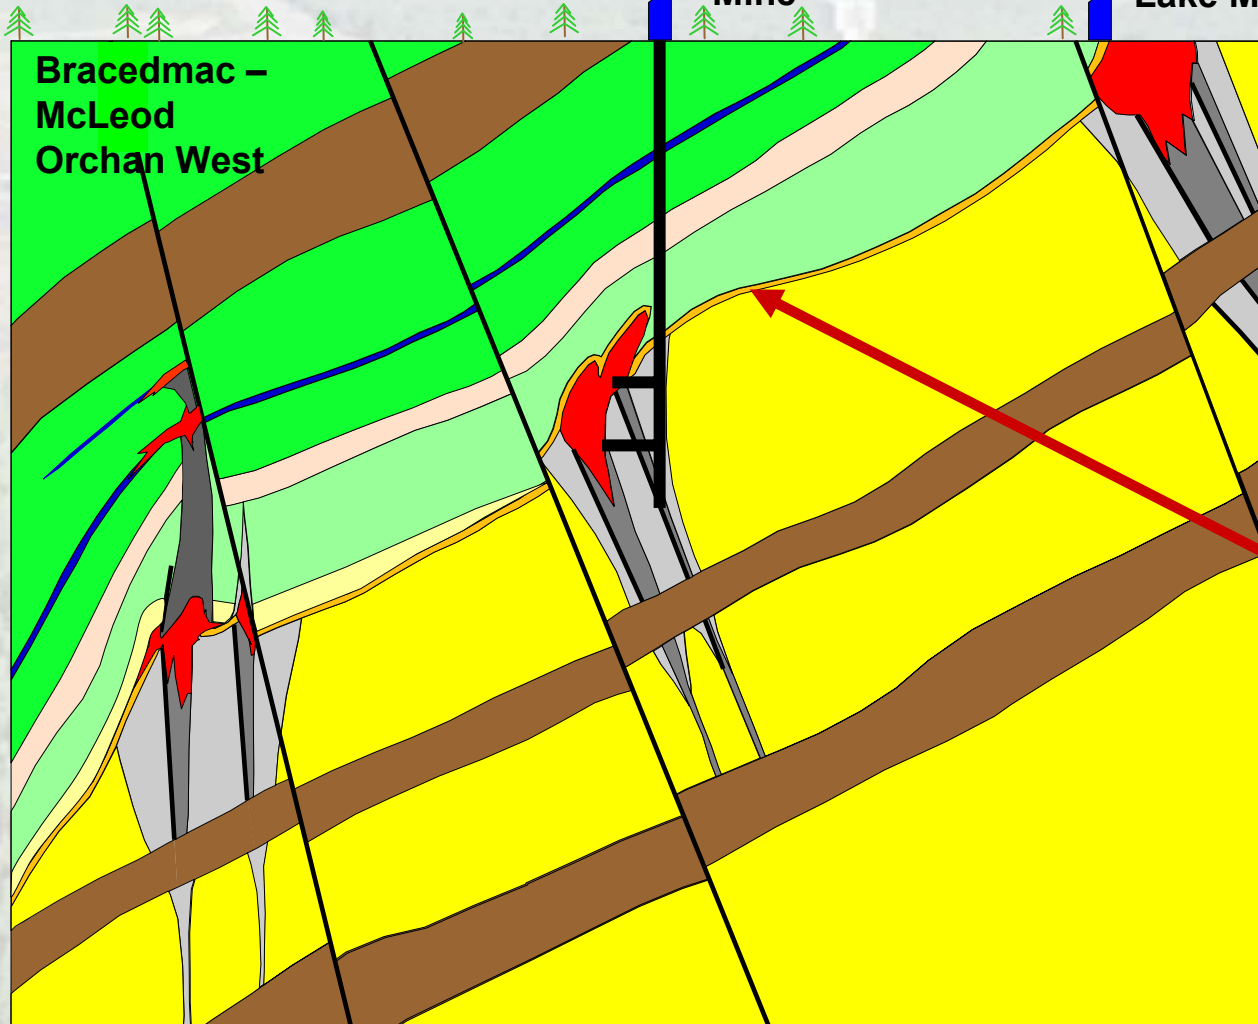

# Idealized Schematic Section – South Flank

Donner Metals Ltd

Bell Allard  
Mine

Mattagami  
Lake Mine

- Gabbro
- Basalt
- Upper Tuffites
- Sulphides
- Dumagami rhyolite
- Lower basalt
- Bracemac Rhyolite
- Key Tuffite
- Sulphides
- Alteration
  - Pipe alteration
  - Chlorite alteration
- Watson Rhyolite